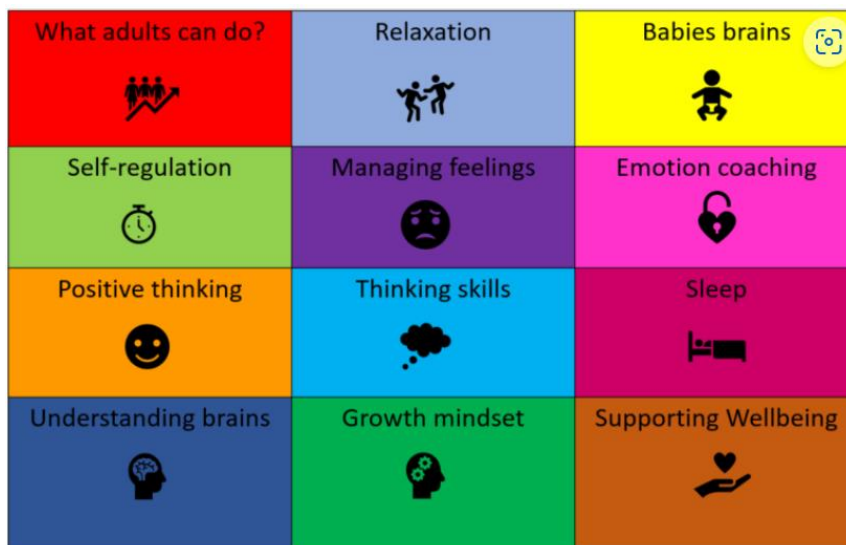

## EPS leaflets

Aberdeenshire Educational Psychology Service have some useful leaflets on key topics that contain advice for parents and carers. The aim of these leaflets is to help parents and carers help build resilience, connections and secure attachments. These leaflets can be found [here](#).